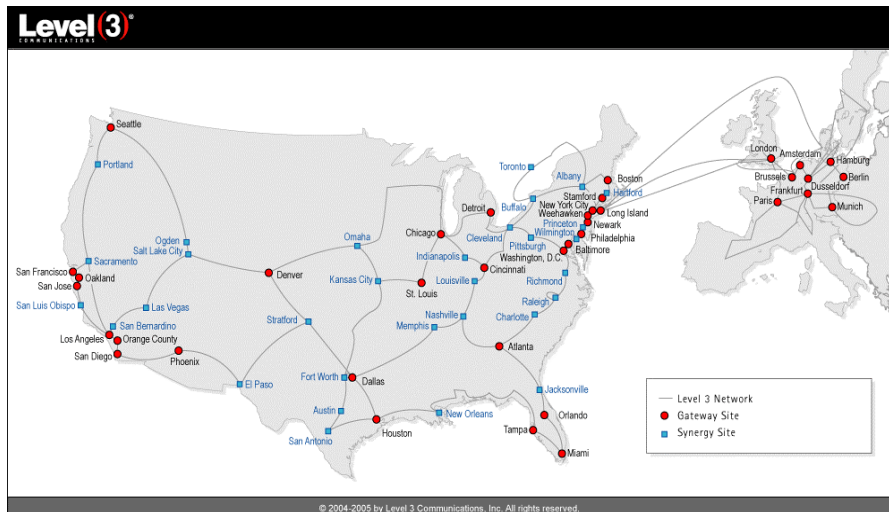

Managed Installation Services

These case-by-case customized professional services allow your customer equipment to be received and installed in designated Level 3 co-location areas.

Level(3) Network Map