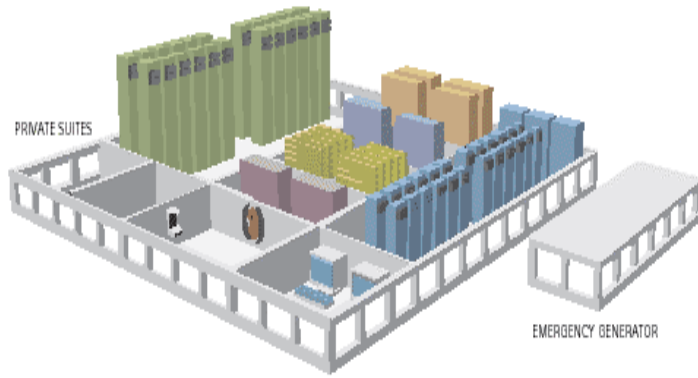

VALUE-ADDED SERVICES

Co-Location.com customers coordinate with Level 3 Gateway technicians for the following three services:

Cross Connects:

Cross Connects are available for customers connecting to:

- All Level 3 backbone services
- Customer Provided Access: Cross Connects to local loop providers for POTS, DS0, DS1, DS3, OCN
- Customer Provided Fiber: Co-Location customers can connect to fiber providers via single or multi-mode fiber cross connects
- Co-location to co-location: Interconnect with your customers or with your own space (Cat 5, Coaxial, Optical — single or multimode fiber)

Remote Hands:

Field support is available 24 x 7 from Level 3 technicians to cover basic hardware and operational functions (SLAs vary by market):

- Equipment power-cycling
- Securing cables and setting switches
- Cable swaps
- Reboots of software
- Read and report equipment alarms
- Customer-supervised troubleshooting
- Tape Backup

Managed Installation Services

These case-by-case customized professional services allow your customer equipment to be received and installed in designated Level 3 co-location areas.